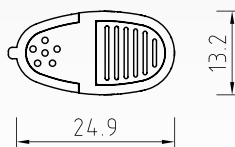

# DY-F001

SEMI-TRANSPARENT COLOR

NORMAL LABEL-RAINBOW

NORMAL LABEL-SKULL

NORMAL LABEL-COFFEE

SOLID COLOR

TURBO FLAME

LIGHTER SIZE: 8.11X2.49X1.32CM