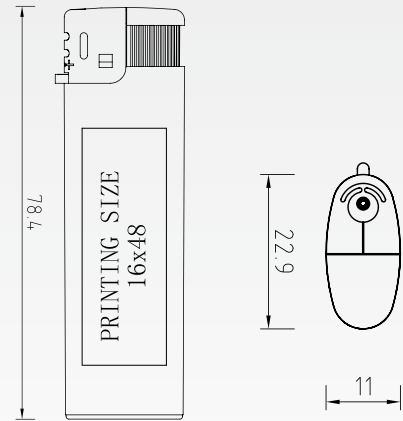

930CTNS/20.CONTAINER

**DY-5810** TRASPARENT COLOR WITH LED

LIGHTER SIZE:8.17X2.4X1.14CM

G.W/N.W.:18KGS/17KGS

QTY:1000PCS/CTN

MEAS:42.5X25.4X25CM

1060CTNS/20.CONTAINER

**DY-5820** TRASPARENT COLOR WITH LED

LIGHTER SIZE:8.22X2.49X1.18CM

G.W/N.W.:19KGS/18KGS

QTY:1000PCS/CTN

MEAS:44X26X27CM

930CTNS/20.CONTAINER

**DY-5830** TRASPARENT COLOR WITH LED

LIGHTER SIZE:8.22X2.49X1.18CM

G.W/N.W.:19KGS/18KGS

NORMAL LABEL-FRUIT

NORMAL LABEL-EYES

# DY-818

**Piezo w/o Wire**  
Automated Manufacturing  
More Stable Quality

**AS(SAN)Resin**  
Heat Resistant  $\geq 55^{\circ}\text{C}$

**85% Gas**  
Capacity 1.89g

LIGHTER SIZE: 7.84X2.29X1.1 CM

G.W/N.W.: 16KGS/15KGS