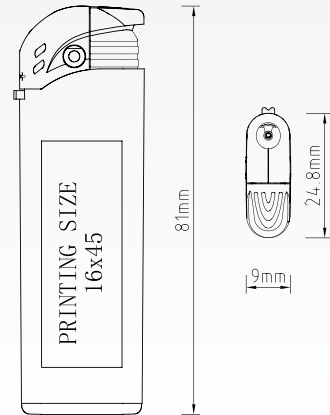

Piezo w/o Wire
Automated Manufacturing
More Stable Quality

AS (SAN) Resin
Heat Resistant $\geq 65^{\circ}\text{C}$

85% Gas Capacity 1.35g

SOLID COLOR