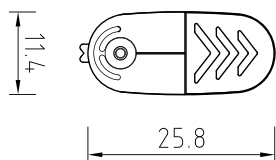

DY-026

TRANSPARENT COLOR