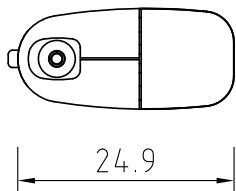

DY-055

TRANSPARENT COLOR