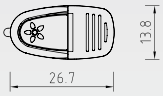

79.4

DY-F011 TURBO LIGHTER SEMI-TRANSPARENT COLOR   NORMAL LABEL-KONG KIM

LIGHTER SIZE: 7.94X2.67X1.38CM

G.W/N.W.: 22KGS/20.5KGS

QTY: 1000PCS/CTN

MEAS: 44.5X29.5X31.5CM

750CTNS/20.CONTAINER

81

DY-F013 TURBO LIGHTER SEMI-TRANSPARENT COLOR   NORMAL LABEL-KONG KIM

LIGHTER SIZE: 8.1X2.3X1.04CM

G.W/N.W.: 18KGS/17KGS

QTY: 1000PCS/CTN

MEAS: 43X27X27CM

1000CTNS/20.CONTAINER

DY-F009 TORCH LIGHTER

TRANSPARENT COLOR

LIGHTER SIZE: 7.56X3.26X2.19CM

G.W/N.W.: 22KGS/20KGS

QTY: 500PCS/CTN

MEAS: 44X28X34.5CM

630CTNS/20.CONTAINER