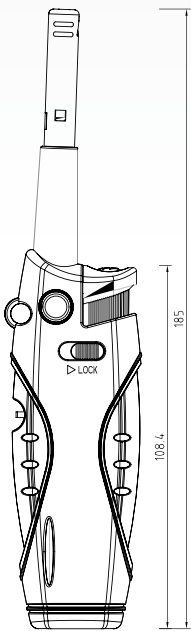

**SOLID COLOR-METAL SHELL**

LIGHTER SIZE:8.04X2.2X1.13CM

G.W/N.W.:18KGS/17KGS

QTY:1000PCS/CTN

MEAS:44X27X27CM

970CTNS/20.CONTAINER

**DY-F005**

SOLID COLOR

NORMAL LABEL-WORLD CUP

LIGHTER SIZE:6.8X2.58X1.3CM

G.W/N.W.:20KGS/19KGS

QTY:1000PCS/CTN

MEAS:37.5X28X30CM

980CTNS/20.CONTAINER

MEAS:47X35X27.5CM

620CTNS/20.CONTAINER

**DY-B002 BBQ LIGHTER**

SOLID COLOR

NORMAL LABEL-PIGMENT

LIGHTER SIZE: 8.35X2.84X1.33CM

G.W/N.W.: 14KGS/12KGS

QTY: 500PCS/CTN

MEAS: 39X29X26CM

1000CTNS/20.CONTAINER

**DY-B003 BBQ LIGHTER**

SOLID COLOR

LIGHTER SIZE: 18.5X2.02X4.09CM

G.W/N.W.: 13KGS/11KGS

QTY: 200PCS/CTN

MEAS: 41.5X25X22.9CM