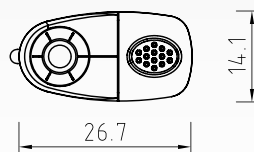

LIGHTER SIZE:12X2.67X1.41CM

G.W/N.W.:14KGS/12KGS

QTY:500PCS/CTN

MEAS:47X35X27.5CM

620CTNS/20.CONTAINER