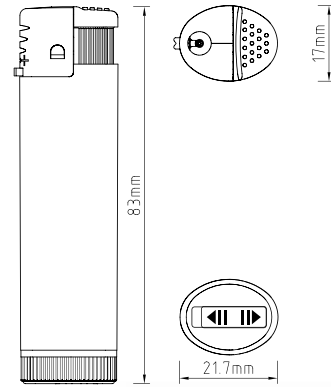

NORMAL LABEL-WORLD CUP

LIGHTER SIZE:6.8X2.58X1.3CM

G.W/N.W.:20KGS/19KGS

QTY:1000PCS/CTN

MEAS:37.5X28X30CM

980CTNS/20.CONTAINER

# DY-1701

**Piezo w/o Wire**  
Automated Manufacturing  
More Stable Quality

**AS (SAN) Resin**  
Heat Resistant  $\geq 65^{\circ}\text{C}$

**85% Gas Capacity 1.6g**

LIGHTER SIZE: 8.3X2.17X1.7CM

G.W/N.W.: 11KGS/10KGS