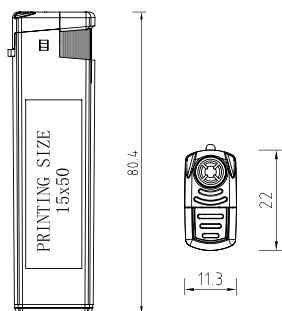

**DY-F015 TURBO LIGHTER**

**NORMAL LABEL-CUTE PET**

LIGHTER SIZE:7.8X2.6X1.3CM

G.W/N.W.:18KGS/17KGS

QTY:1000PCS/CTN

MEAS:43X27X27CM

1000CTNS/20.CONTAINER

**DY-F016 TURBO LIGHTER**

**NORMAL LABEL-CUTE PET**

LIGHTER SIZE:7.8X2.36X1.55CM

G.W/N.W.:18KGS/17KGS

QTY:1000PCS/CTN

MEAS:43.2X26.5X27.5CM

1000CTNS/20.CONTAINER

**DY-F017 TURBO LIGHTER**

**SOLID COLOR**

**SOLID COLOR-METAL SHELL**

LIGHTER SIZE:8.04X2.2X1.13CM

G.W/N.W.:18KGS/17KGS

QTY:1000PCS/CTN

MEAS:44X27X27CM

970CTNS/20.CONTAINER

**DY-F005**

SOLID COLOR

NORMAL LABEL-WORLD CUP

LIGHTER SIZE:6.8X2.58X1.3CM

G.W/N.W.:20KGS/19KGS

QTY:1000PCS/CTN

MEAS:37.5X28X30CM

980CTNS/20.CONTAINER