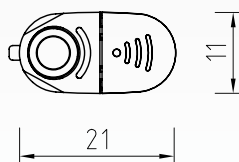

TRANSPARENT COLOR