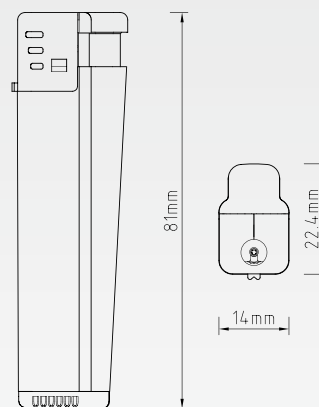

SOLID COLOR