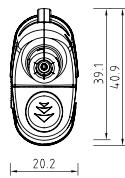

NORMAL LABEL-WORLD CUP

LIGHTER SIZE:6.8X2.58X1.3CM

G.W/N.W.:20KGS/19KGS

QTY:1000PCS/CTN

MEAS:37.5X28X30CM

980CTNS/20.CONTAINER

MEAS:47X35X27.5CM

620CTNS/20.CONTAINER

**DY-B002 BBQ LIGHTER**

SOLID COLOR

NORMAL LABEL-PIGMENT

LIGHTER SIZE: 8.35X2.84X1.33CM

G.W/N.W.: 14KGS/12KGS

QTY: 500PCS/CTN

MEAS: 39X29X26CM

1000CTNS/20.CONTAINER

**DY-B003 BBQ LIGHTER**

SOLID COLOR

LIGHTER SIZE: 18.5X2.02X4.09CM

G.W/N.W.: 13KGS/11KGS

QTY: 200PCS/CTN

MEAS: 41.5X25X22.9CM