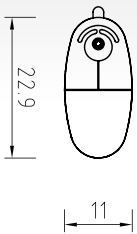

# DY-818

**Piezo w/o Wire**  
Automated Manufacturing  
More Stable Quality

**AS(SAN)Resin**  
Heat Resistant  $\geq 55^{\circ}\text{C}$

**85% Gas**  
Capacity 1.89g

LIGHTER SIZE: 7.84X2.29X1.1 CM

G.W/N.W.: 16KGS/15KGS

QTY: 1000PCS/CTN

MEAS: 43X26X27 CM

1000CTNS/20. CONTAINER

TRANSPARENT COLOR

SOLID COLOR

NORMAL LABEL-ISLAM STYLE

NORMAL LABEL-FLAVOR SERIES

POKER GIRL

CIGAR&WHISKEY

DY-818MINI

TRANSPARENT COLOR

NORMAL LABEL-COOL SUMMER

LIGHTER SIZE:6.32X2.29X1.1CM

G.W/N.W.:16KGS/15KGS

QTY:1000PCS/CTN

MEAS:35.4X26X27CM