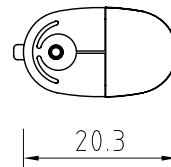

# DY-062

TRANSPARENT COLOR

SOLID COLOR

NORMAL LABEL-COLORFUL

LIGHTER SIZE:8.1X2.03X1.16CM

G.W/N.W.:16KGS/15KGS

QTY:1000PCS/CTN

MEAS:44X24X27CM