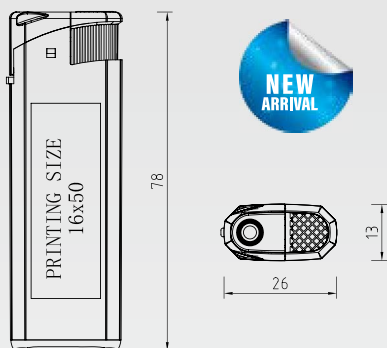

MEAS: 44.5X29.5X31.5CM

750CTNS/20.CONTAINER

81

**DY-F013 TURBO LIGHTER** SEMI-TRANSPARENT COLOR      NORMAL LABEL-KONG KIM

LIGHTER SIZE: 8.1X2.3X1.04CM

G.W/N.W.: 18KGS/17KGS

QTY: 1000PCS/CTN

MEAS: 43X27X27CM

1000CTNS/20.CONTAINER

**DY-F009 TORCH LIGHTER**

TRANSPARENT COLOR

LIGHTER SIZE: 7.56X3.26X2.19CM

G.W/N.W.: 22KGS/20KGS

QTY: 500PCS/CTN

MEAS: 44X28X34.5CM

630CTNS/20.CONTAINER