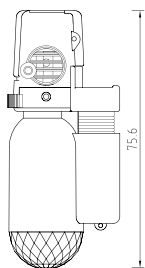

QTY:1000PCS/CTN

MEAS:43.8X24.5X26CM

1100CTNS/20.CONTAINER

79.4

**DY-F011 TURBO LIGHTER** SEMI-TRANSPARENT COLOR      NORMAL LABEL-KONG KIM

LIGHTER SIZE: 7.94X2.67X1.38CM

G.W/N.W.: 22KGS/20.5KGS

QTY: 1000PCS/CTN

MEAS: 44.5X29.5X31.5CM

750CTNS/20.CONTAINER

81

**DY-F013 TURBO LIGHTER** SEMI-TRANSPARENT COLOR      NORMAL LABEL-KONG KIM

LIGHTER SIZE: 8.1X2.3X1.04CM

G.W/N.W.: 18KGS/17KGS

QTY: 1000PCS/CTN

MEAS: 43X27X27CM

1000CTNS/20.CONTAINER

**DY-F009 TORCH LIGHTER**

TRANSPARENT COLOR

LIGHTER SIZE: 7.56X3.26X2.19CM

G.W/N.W.: 22KGS/20KGS

QTY: 500PCS/CTN

MEAS: 44X28X34.5CM

630CTNS/20.CONTAINER