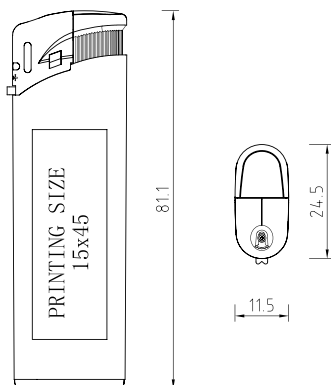

NORMAL LABEL-WORLD CUP

LIGHTER SIZE:6.8X2.58X1.3CM

G.W/N.W.:20KGS/19KGS

QTY:1000PCS/CTN

MEAS:37.5X28X30CM

980CTNS/20.CONTAINER

NORMAL LABEL-GIRLS

NORMAL LABEL-COSMETICS

NORMAL LABEL-LOVE

NORMAL LABEL-OWL

NORMAL LABEL-WINNER

NORMAL LABEL-NIGHTCLUB

NORMAL LABEL-GOLDEN MANDALA

LIGHTER SIZE:8.1X2.48X0.9CM

G.W/N.W.:16KGS/15KGS

QTY:1000PCS/CTN

MEAS:43.5X27.4X22CM

1000CTNS/20.CONTAINER

# DY-075

**Piezo w/o Wire**

Automated Manufacturing  
More Stable Quality

**AS (SAN) Resin**

Heat Resistant  $\geq 65^{\circ}\text{C}$

**85% Gas Capacity 1.53g**

SOLID COLOR

LIGHTER SIZE:8.11X2.45X1.15CM  
MEAS:44X26X27CM