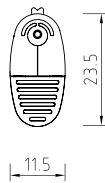

# DY-072

**Piezo w/o Wire**

Automated Manufacturing  
More Stable Quality

**AS(SAN)Resin**

Heat Resistant  $\geq 55^{\circ}\text{C}$

**85% Gas Capacity 1.89g**

SOLID COLOR

LIGHTER SIZE:7.92X2.35X1.15CM