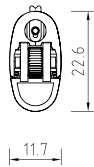

SEMI-TRANSPAREN COLOR (MINI)