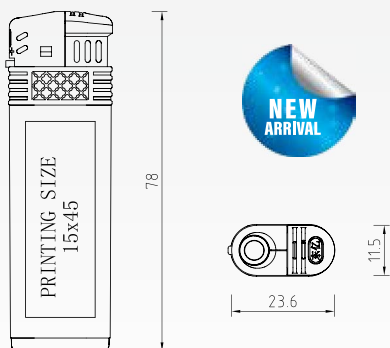

**DY-F015 TURBO LIGHTER**

**NORMAL LABEL-CUTE PET**

LIGHTER SIZE:7.8X2.6X1.3CM

G.W/N.W.:18KGS/17KGS

QTY:1000PCS/CTN

MEAS:43X27X27CM

1000CTNS/20.CONTAINER

**DY-F016 TURBO LIGHTER**

**NORMAL LABEL-CUTE PET**

LIGHTER SIZE:7.8X2.36X1.55CM

G.W/N.W.:18KGS/17KGS

QTY:1000PCS/CTN

MEAS:43.2X26.5X27.5CM

1000CTNS/20.CONTAINER

**DY-F017 TURBO LIGHTER**

**SOLID COLOR**

**SOLID COLOR-METAL SHELL**

LIGHTER SIZE:8.04X2.2X1.13CM

G.W/N.W.:18KGS/17KGS

QTY:1000PCS/CTN

MEAS:44X27X27CM

970CTNS/20.CONTAINER

**DY-F005**

SOLID COLOR

NORMAL LABEL-WORLD CUP

LIGHTER SIZE:6.8X2.58X1.3CM

G.W/N.W.:20KGS/19KGS

QTY:1000PCS/CTN

MEAS:37.5X28X30CM

980CTNS/20.CONTAINER