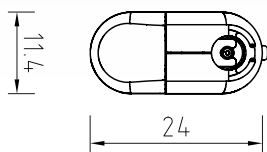

DY-307

TRASPARENT COLOR